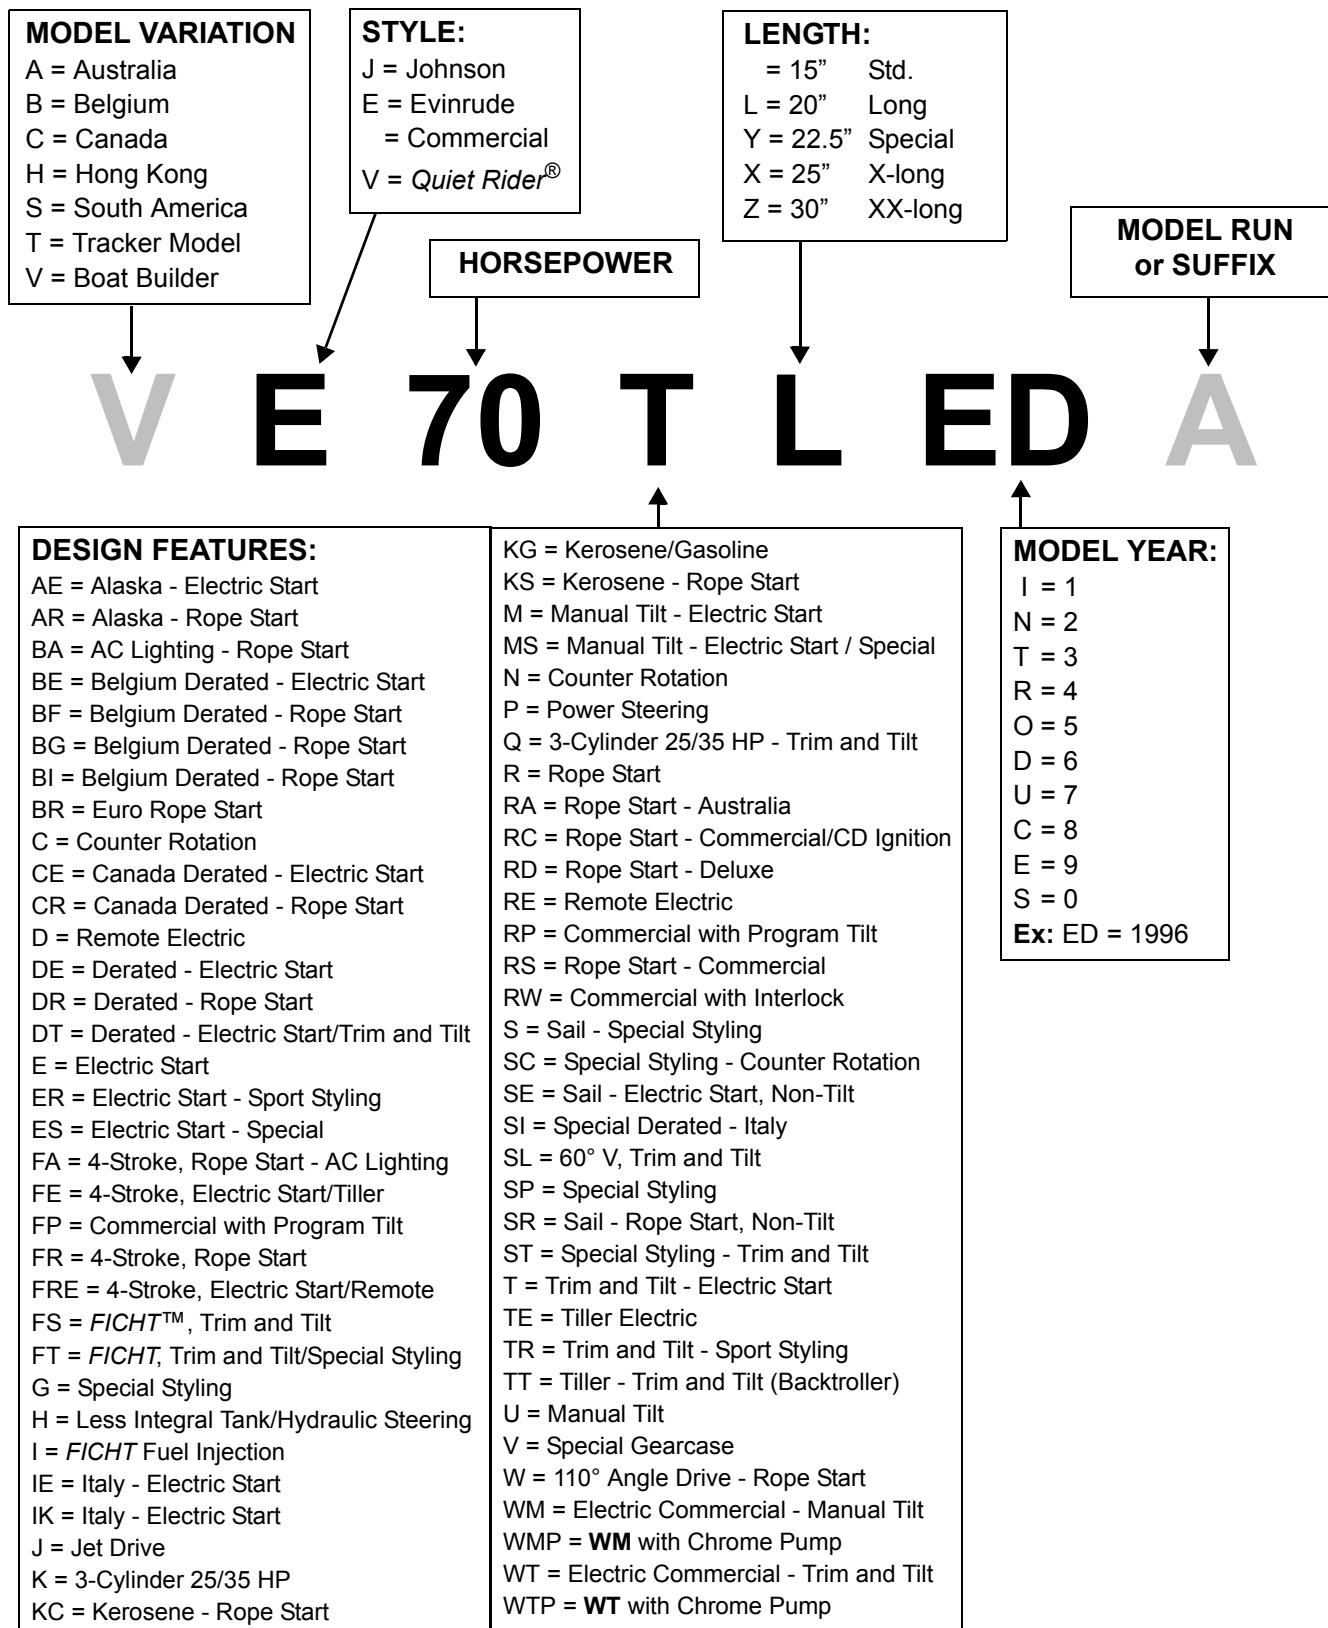

TABLE OF CONTENTS

MODEL NUMBER DESIGNATION - OUTBOARDS	2
MODEL YEARS 1980-1998	2
MODEL YEARS 1999-2001	3
MODEL YEARS 2002 AND UP	4
RECREATIONAL OUTBOARDS 1980-1999	5
RECREATIONAL OUTBOARDS 2000-2005	18
COMMERCIAL OUTBOARDS 1977-1999	32
COMMERCIAL OUTBOARDS 2000-2005	37
MILITARY OUTBOARDS 1980-2005	39
RACING OUTBOARDS 1967-1995	40
ELECTRIC OUTBOARDS 1974-1999	41
ELECTRIC OUTBOARDS 1999-2001	43
JOHNSON® RECREATIONAL OUTBOARDS 1922-1979	44
EVINRUDE® RECREATIONAL OUTBOARDS 1913-1979	49
OMC SEA DRIVE™ MODELS	61
TURBOJET™ MODELS	61
OMC ZEPHYR™ SAIL DRIVES	61
GALE MANUFACTURED PRODUCTS 1941-1963	62
MODEL NUMBER DESIGNATION - STERN DRIVES	65
MODEL YEARS 1981-1985	65
MODEL YEARS 1986-1993	66
OMC STERN DRIVES 1964-1993	67
OMC INBOARDS 1970-1982	73
BOATS, TRAILERS AND DIVING UNITS	75
SNOWMOBILES	78

MODEL NUMBER DESIGNATION - OUTBOARDS

Model Years 1980-1998